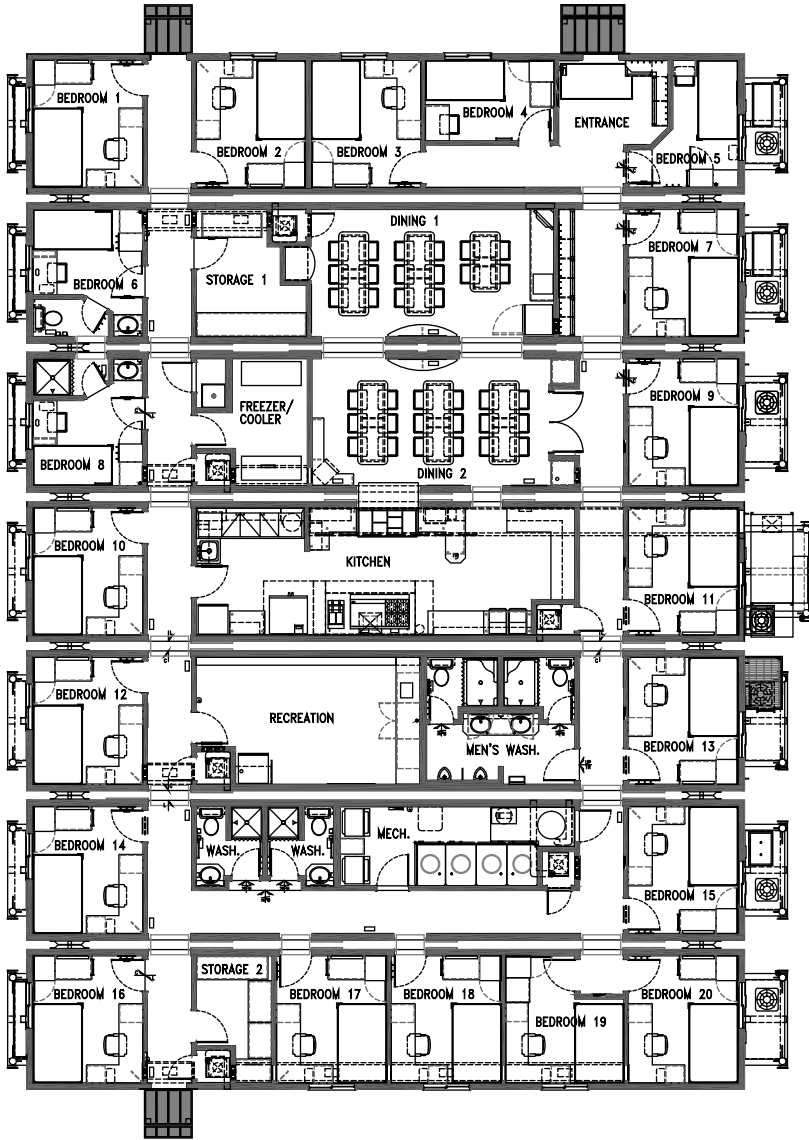

RIGHT CHOICE
Camps & Catering

rightchoicecamps.ca

SPECIFICATIONS

7 UNIT DRILL CAMP

Single Occupancy 20 Beds

RIGHT CHOICE is a prime provider of camps & catering services to the natural resources and remote industries throughout Western Canada. Make the **RIGHT CHOICE**,